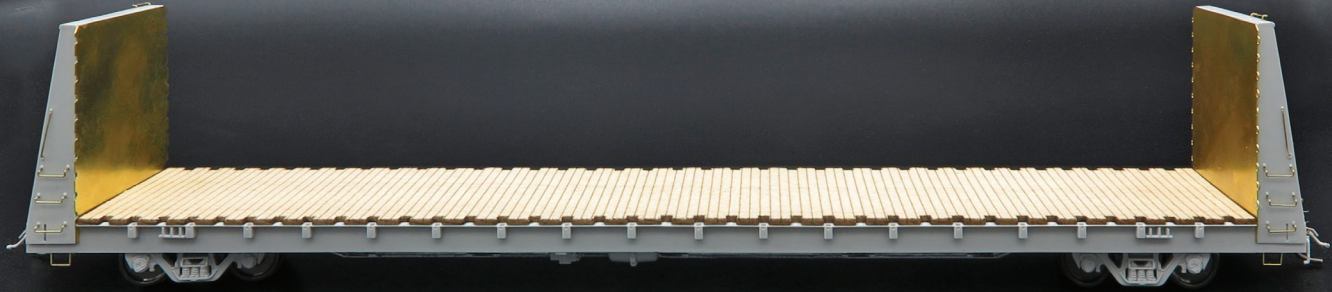

**HO
SCALE**

CANADIAN 66' BULKHEAD FLAT CAR

*It's NOT all Canadian!
Check out the BNSF schemes, too.*

Order Deadline
APRIL 14th, 2022

MSRP

Single Car	\$54.95	US
6-Pack	\$329.70	US
Single Car	\$64.95	CAD
6-Pack	\$389.70	CAD

Rapido Trains Inc. is proud to offer another Ultimate Canadian freight car!

This beauty is the first accurate model of a Canadian 66ft bulkhead flatcar ever produced. For years Canadian modellers have had to put up with American prototype cars painted to represent these classic cars, but no more!

Our HO model is based on cars that were built in huge quantities in the 1970s to early 1980s, and will be right at home on any layout based from the late 1973s to today.

This car design is a true work horse of the industry.... Loaded with everything from finished wood, building materials, sheet steel, pipe, structural steel, heavy equipment. These cars have been fitted with log bunks, stake sides for moving coils of wire, and canvas tops to protect cargo and many have rebuilt to center beam style cars.

The Canadian 66' Bulkhead Flatcar features:

- Three different bulkhead variations
- Laser-cut wood deck (two styles)
- Four different jack pad styles
- Two different end sills
- Etched metal bulkhead end sheet
- Etched metal: deck, tiedown loops and cross over end platform
- Separate grab irons installed at the factory
- 100-ton Barber S-2-c trucks, with metal wheels
- Rapido metal knuckle couplers