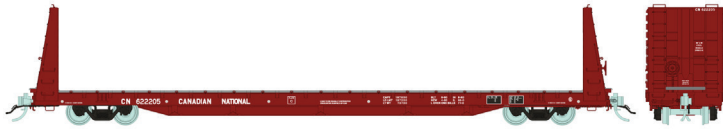

CP Rail (Black)

Item #	Road #	Item #	Road #
6-Pack #1	317410, 317422,	Single Car	Road Number
147002	317471, 317483,	147002A	Randomly Selected
	317502, 317508